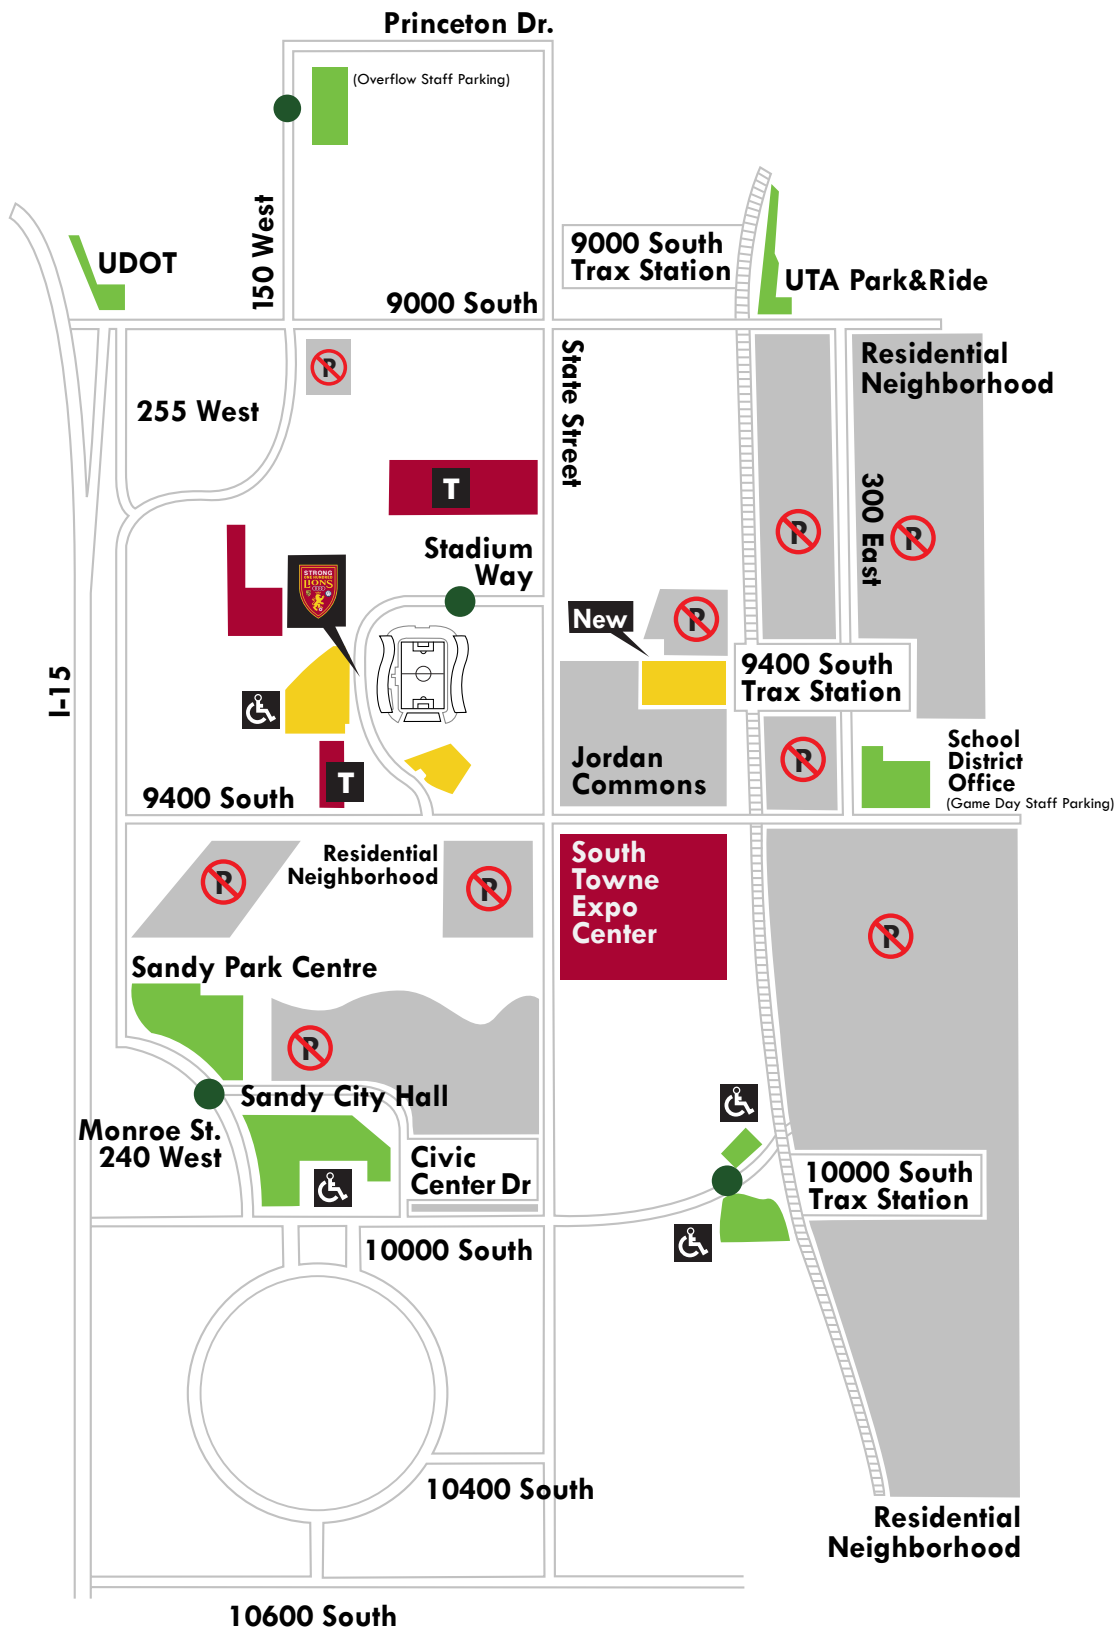

RioTinto

stadium

Visit Rio Tinto Stadium.com for updated event specific parking information.

# 2010 RIO TINTO STADIUM GENERAL PARKING PLAN

No Parking

Public

Cash

Permit Only

Shuttle Stop

Strong 100 Lions Club - Valet Parking

Handicapped Parking Available

Tailgate area